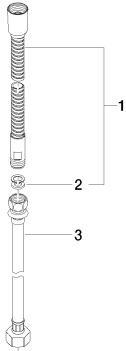

Bathtub - Series-**various**

Metal shower hose two-piece 1/2" x 3/8" x 88-5/8" - polished chrome

Article number: 28 323 970-00

polished chrome

All dimensions in mm / inch = mm x 0,0394

Bathtub - Series—various

Metal shower hose two-piece 1/2" x 3/8" x 88-5/8" - polished chrome

Article number: 28 323 970-00

## Bathtub - Series-*various*

Metal shower hose two-piece 1/2" x 3/8" x 88-5/8" - polished chrome

Article number: 28 323 970-00

### Spare parts list

Number	Item Number	Designation	Number of units
<hr/>			